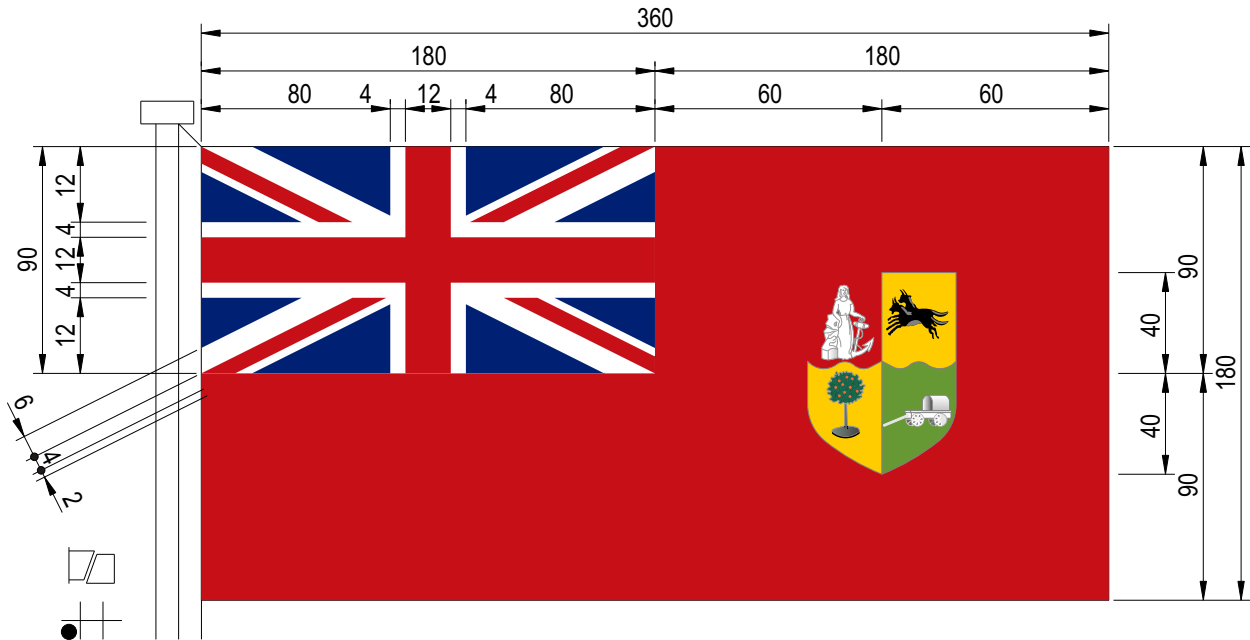

SOUTHERN AFRICAN VEXILLOLOGICAL ASSOCIATION
FLAG SPECIFICATION SHEET

South Africa

Colonial Merchant ensign 1910 - 1912

DATA		COLOUR SPECIFICATIONS					
		Colour	Pantone	C	M	Y	K
Usage:	Merchant ensign	Red	186c	0	91	76	6
Ratio:	1 : 2	Royal Blue	280c	100	72	0	18.5
Adopted:	28 Dec 1910						
Abolished:	25 Mar 1912						
Designer:	-						

HISTORY AND SYMBOLISM

A red ensign, defaced with the shield of the arms granted to the Union of South Africa by Royal Warrant on 17th September 1910, was authorised by an Admiralty Warrant dated 28th December 1910.

Sources: *The Union Jack over Southern and Central Africa 1795-1994*, by FG Brownell, *SAVA Journal* 3/94